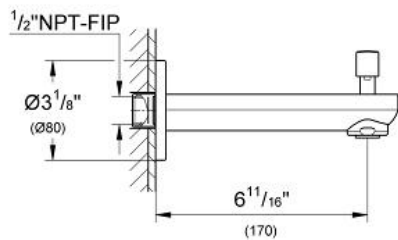

Tub Spout
MODEL # 13273000

Pure Freude
an Wasser

GROHE

ADA

C

Product Description:

Tub Spout

Standard Specification:

- Wall mount
- **GROHE StarLight** chrome finish
- Flow control
- Automatic diverter: bath/shower
- 1/2" NPT Male Threads
- 6 11/16" spout reach

Applicable Codes & Standards:

- Energy Policy Act of 1992
- ASME A112.18.1/CSA B125.1
- ICC/ANSI A117.1